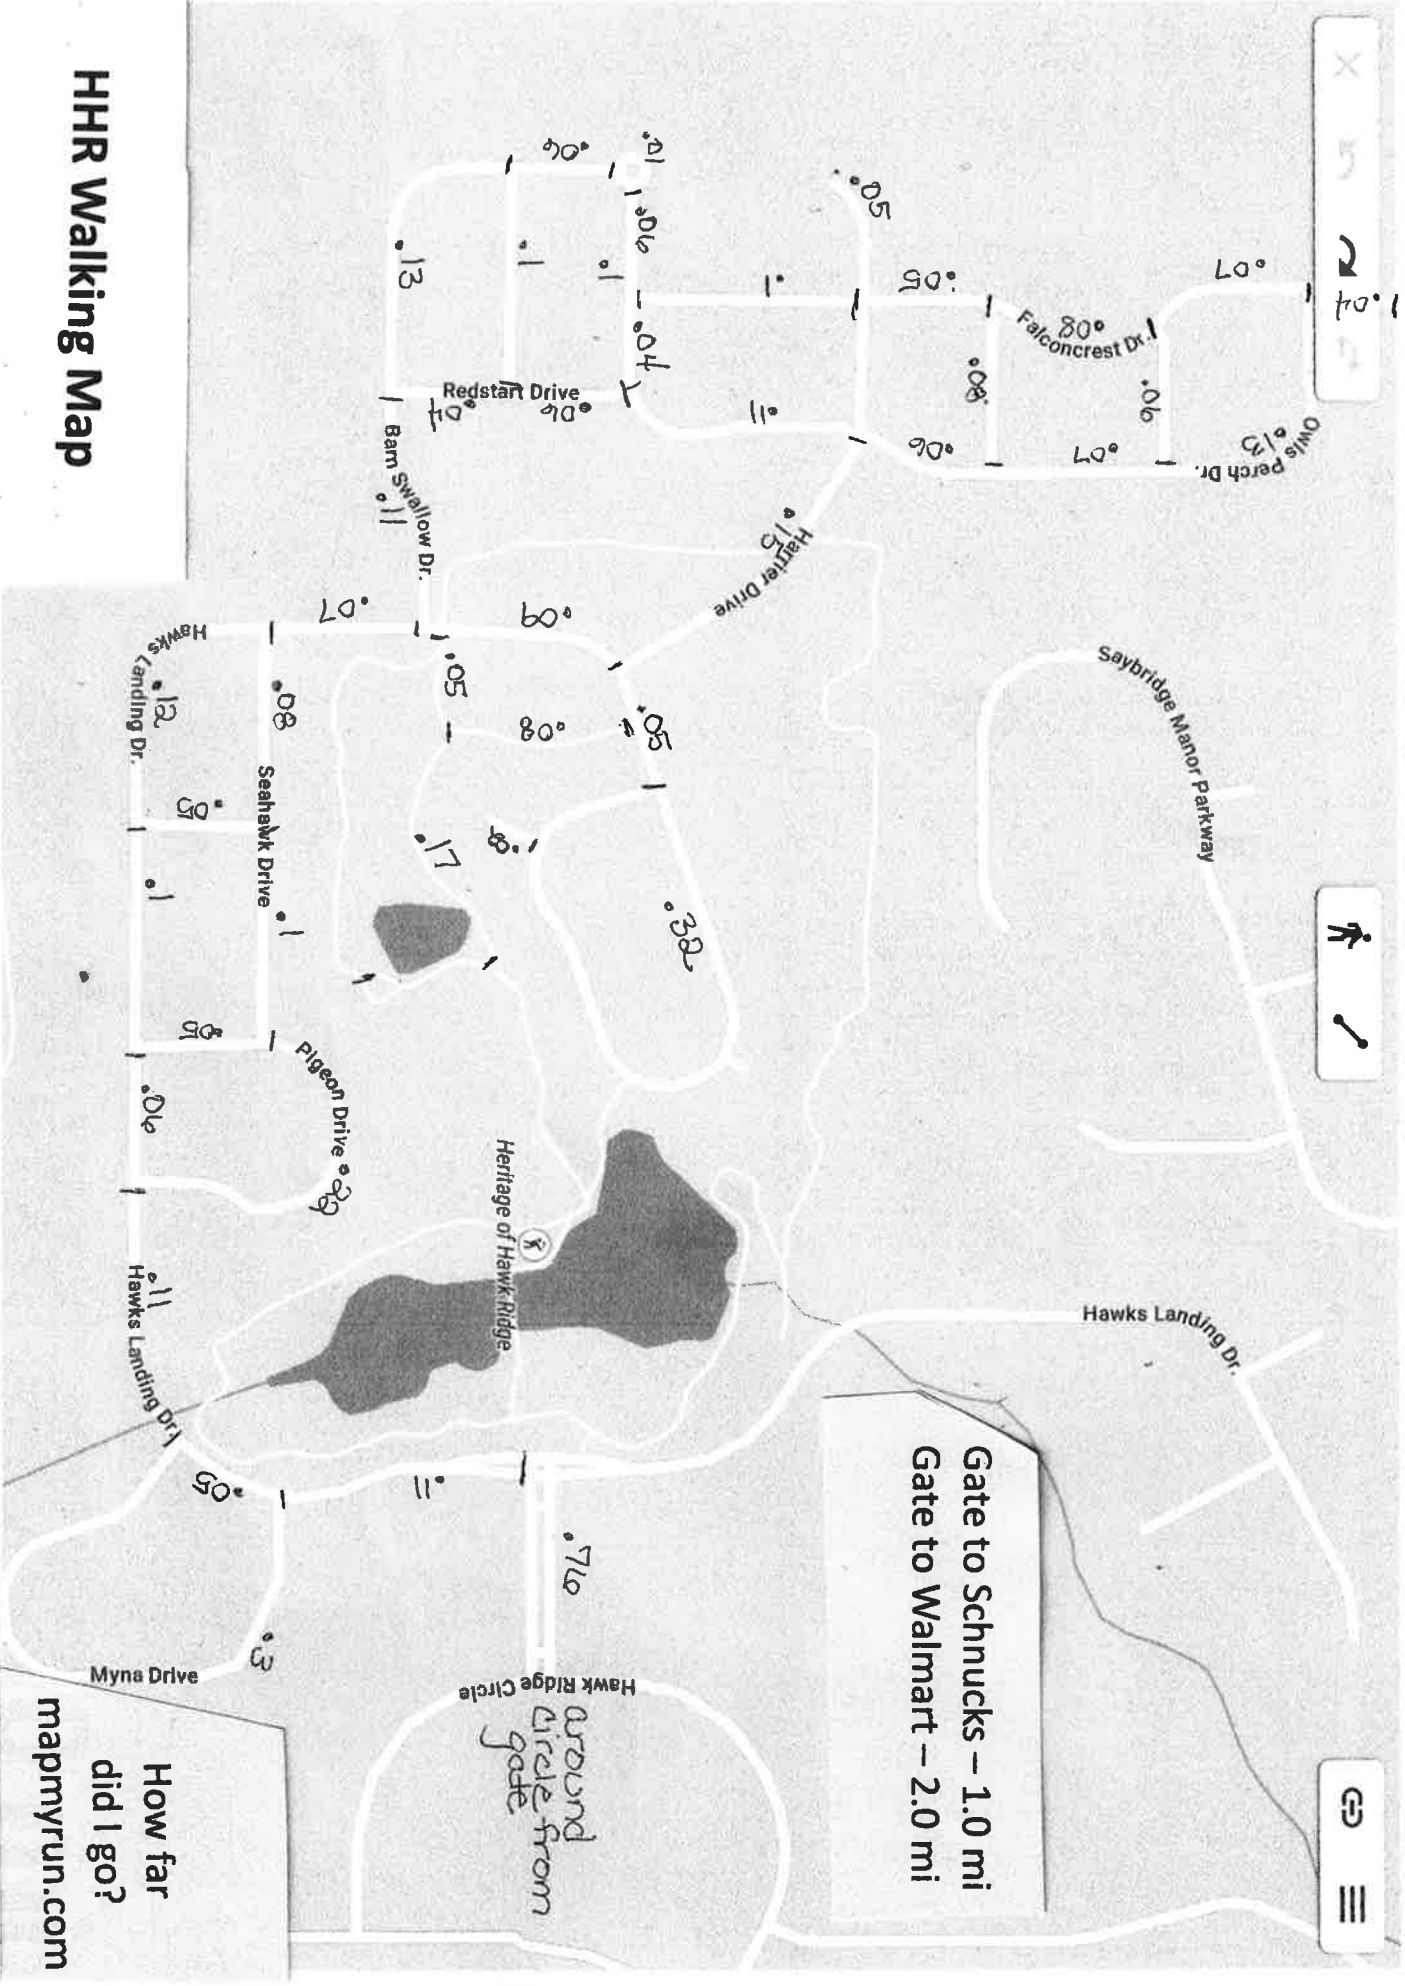

HHR Walking Map

Gate to Schnucks - 1.0 mi
Gate to Walmart - 2.0 mi

around circle from gate

How far did I go?
mapmyrun.com